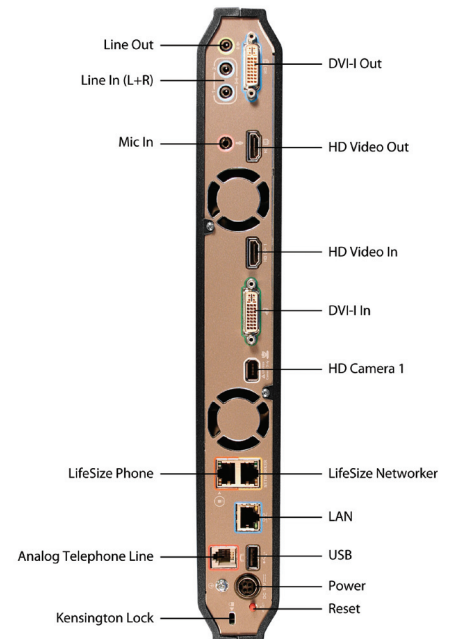

Embedded HD Multipoint Control Unit

Full HD CP MCU with up to 4 participants
Up to 4-way 720p60/720p30/1080p30 CP mode
Transcoding support
Virtual Multiway allows participant viewing control (patent pending)
H.239 multipoint support shared from any participant
Disable multipoint option

System Management

Out of box setup via web interface and management tool
SNMP
Backup and Restore capability
JPEG snapshots through web interface

Power

AC Voltage 100-240V, 50-60 Hz, 2.5A via external power supply

Environmental Data

Operating temperature: 0 C (32 F) to 40 C (104 F)
Operating Humidity: 15% to 85%, non-condensing
Storage temperature: -20 C (-4 F) to 60 C (140 F)
Storage humidity: 10% to 90%, non-condensing

Codec Dimensions

Width: 373.9mm (14.72")
Depth: 225mm (8.86")
Height: 48.3mm (1.9")
Weight: 2.17 Kg (4.78 lbs)

Regulatory Model Number

LifeSize Team 220 = LFZ-015

For additional information: www.lifesize.com/support

Information contained in this document is subject to change without notice. LifeSize® is the registered trademark or trademark of LifeSize Communications Inc. All other trademarks are the property of their respective owners. For patents covering LifeSize® products refer to <http://www.lifesize.com/support/legal>. © Copyright 2009. All rights reserved. October 2009.

Corporate Headquarters: Phone: +1 512 347 9300
901 S. Mopac Expressway Fax: +1 512 347 9301
Building 3, Suite 300 Email: info@lifesize.com
Austin, Texas 78746 USA www.lifesize.com

EMEA: LifeSize Communications
Toll-Free Europe 008000 999 09 799

APAC: LifeSize Communications
Hong Kong
Phone: +852 8239 3695