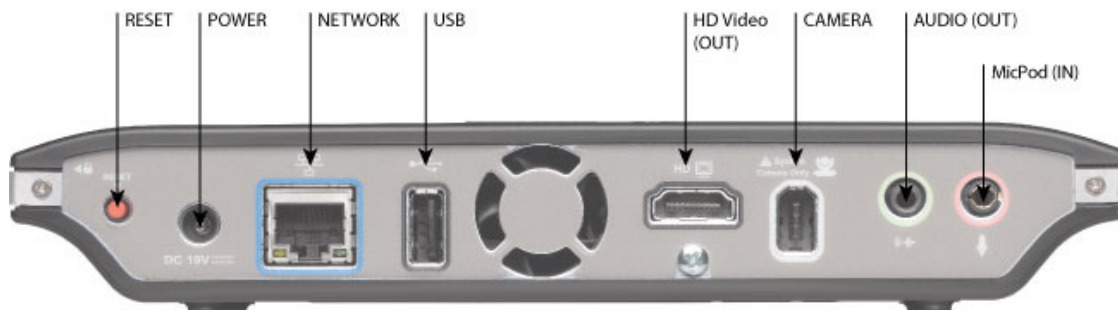

Directory and Address Book

Up to 1000 local directory entries
Save, Lock, Remove Redial List features
Missed call notification
Auto-Discovery directory lookup (patent pending)
LDAP support / H.350 compliant
Skype™ Contacts support

System Management

SNMP
Backup and Restore capability

Power

AC Voltage 100-240V, 50-60 Hz, 1.0A via external power supply

Environmental Data

Operating temperature: 0 C (32 F) to 40 C (104 F)
Operating Humidity: 15% to 85%, non-condensing
Storage temperature: -20 C (-4 F) to 60 C (140 F)
Storage humidity: 10% to 90%, non-condensing

Codec Dimensions

Width: 206mm (8.1")
Depth: 121mm (4.7")
Height: 33mm (1.3")
Weight: 0.45Kg (1.0 lbs)

Regulatory Model Number
LifeSize Passport = LFZ-014

Regulatory Certifications
FCC Class A: LifeSize Passport - LifeSize Camera
FCC Class B: LifeSize Passport - LifeSize Focus

For additional information: www.lifesize.com/support

Information contained in this document is subject to change without notice. LifeSize® is the registered trademark or trademark of LifeSize Communications Inc. All other trademarks are the property of their respective owners. For patents covering LifeSize® products refer to <http://www.lifesize.com/support/legal>. © Copyright 2009. All rights reserved. October 2009.

Corporate Headquarters:
901 S. Mopac Expressway
Building 3, Suite 300
Austin, Texas 78746 USA

Phone: +1 512 347 9300
Fax: +1 512 347 9301
Email: info@lifesize.com
www.lifesize.com

EMEA:
LifeSize Communications
Toll-Free Europe
008000 999 09 799

APAC:
LifeSize Communications
Hong Kong
Phone: +852 3189 7688