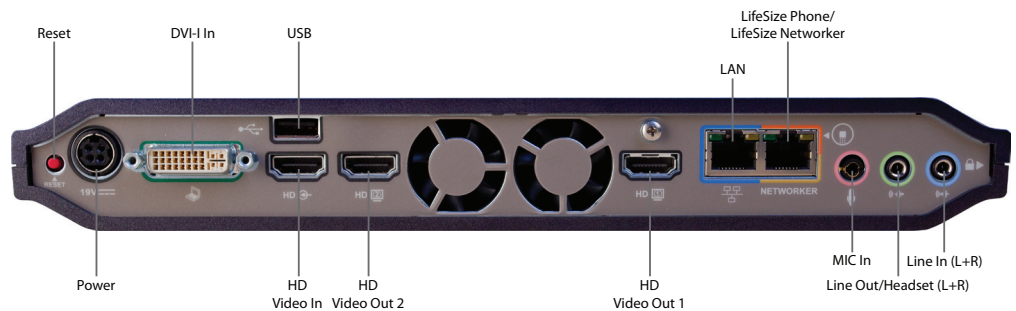

Intelligent Networking Features

Adaptive Motion Control (AMC)
NAT/Firewall Traversal (H.460/SIP)
IPv4 and IPv6 support
Auto bandwidth detection
ISDN support via LifeSize Networker

Directory and Address Book

Up to 1000 local directory entries
Save, Lock, Remove Redial List features
Missed call notification
Auto-Discovery directory lookup (patent pending)
LDAP support / H.350 compliant
Meetings Directory support

System Management

Out of box setup via web interface and management tool
SNMP
Backup and Restore capability
JPEG snapshots through web interface

Power

AC Voltage 100-240V, 50-60 Hz, 2.5A via external power supply

Environmental Data

Operating temperature: 0 C (32 F) to 40 C (104 F)
Operating Humidity: 15% to 85%, non-condensing
Storage temperature: -20 C (-4 F) to 60 C (140 F)
Storage humidity: 10% to 90%, non-condensing

Codec Dimensions

Width: 288mm (11.34")
Depth: 187.5mm (7.38")
Height: 41.3mm (1.63")
Weight: 1.29Kg (2.84 lbs)

Regulatory Model Number
LifeSize Express 220 = LFZ-018

For additional information: www.lifesize.com/support

Information contained in this document is preliminary and subject to change without notice. LifeSize is a registered trademark or trademark of LifeSize Communications in the U.S. and other countries. © Copyright 2009. All rights reserved. October 2009.

Corporate Headquarters: 901 S. Mopac Expressway Building 3, Suite 300 Austin, Texas 78746 USA
Phone: +1 512 347 9300
Fax: +1 512 347 9301
Email: info@lifesize.com
www.lifesize.com

EMEA: LifeSize Communications
Toll-Free Europe 008000 999 09 799

APAC: LifeSize Communications
Hong Kong
Phone: +852 8239 3695